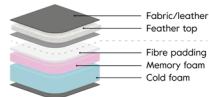

Sake LC

Product information

Visit furninova.com for additional products, catalogues and information.

furninova[®]

Sake LC

Drawings	Configuration	Drawings	Configuration
	4-Seater W • D • H* 261x114x95 cm Seat Height • Seat Depth : 42 x 62/76 cm 1.66 m ³ Weight: 87 kg Legs: 4		3+Chl L/R W • D • H* 334x182x95 cm Seat Height • Seat Depth : 42 x 127/141 cm 2.57 m ³ Weight: 124 kg Legs: 6
	4-Seater (2 pkg) W • D • H* 262x114x95 cm Seat Height • Seat Depth : 42 x 62/76 cm 1.69 m ³ Weight: 94 kg Legs: 8		1,5+Chl L/R W • D • H* 234x182x95 cm Seat Height • Seat Depth : 42 x 127/141 cm 1.95 m ³ Weight: 97 kg Legs: 6
	3-Seater W • D • H* 233x114x95 cm Seat Height • Seat Depth : 42 x 62/76 cm 1.48 m ³ Weight: 78 kg Legs: 4		Footstool W • D • H* 100x100x42 cm Seat Height • Seat Depth : 42 x 100 cm 0.36 m ³ Weight: 23 kg Legs: 4
	3-Seater (2 pkg) W • D • H* 234x114x95 cm Seat Height • Seat Depth : 42 x 127/141 cm 1.51 m ³ Weight: 84 kg Legs: 4		Back cushion small W • D • H* 72x72x16 cm 0.09 m ³ Weight: 2.5 kg
	1,5-Seater W • D • H* 133x114x95 cm Seat Height • Seat Depth : 42 x 76/76 cm 0.86 m ³ Weight: 57 kg Legs: 4		Back cushion big W • D • H* 100x72x16 cm 0.12 m ³ Weight: 3.5 kg

*Note that the dimensions may differ +/-3% depending on upholstery and combination.

Comfort

Comfort Memory

Seat
Cold foam with memory foam on top, covered with fibre padding. Top cushion in feather.

Back
Feather and ball fibre mix.

Neckrest No 8

Available widths: 52, 62, 82 cm.

Leg options

Upholstery